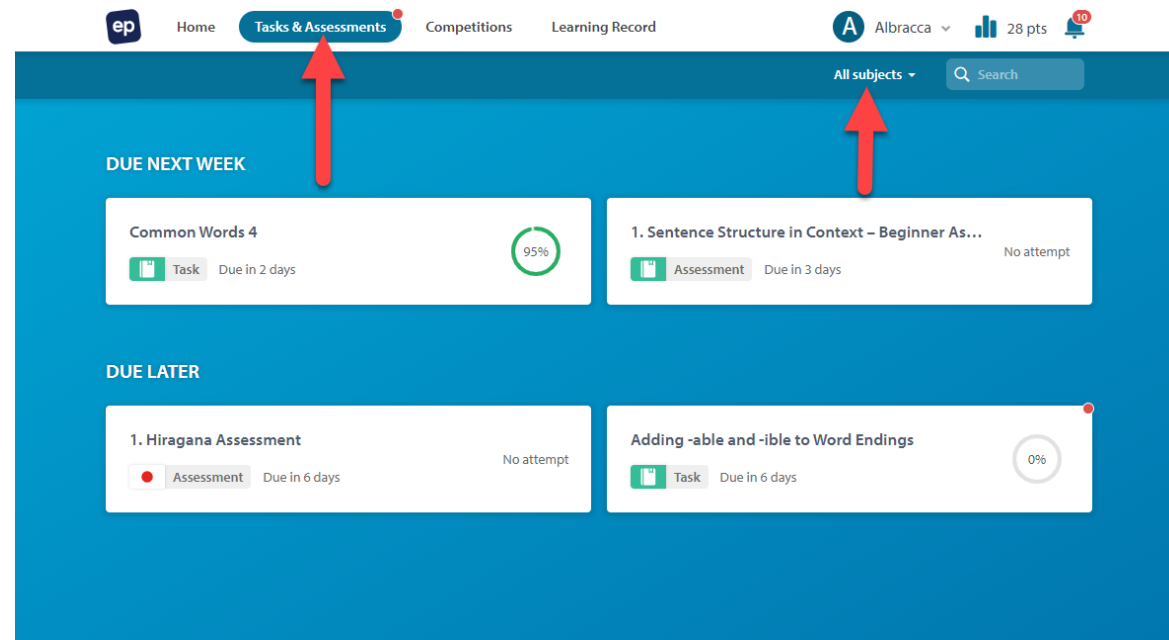

# Accessing Tasks & Assessments

Upon clicking the *Tasks and Assessments* tab, you will be able to view everything your teachers have assigned to you. If you would like to find a specific task or assessment, you can use the drop-down menu to filter the page to a specific subject or use the search function to search key words.

# Competitions

Upon clicking the *Competitions* tab you will see all of the upcoming competitions. If you would like to find a specific competition, you can use the drop-down menus to filter the page to a specific subject or time frame, or use the search function to search key words.