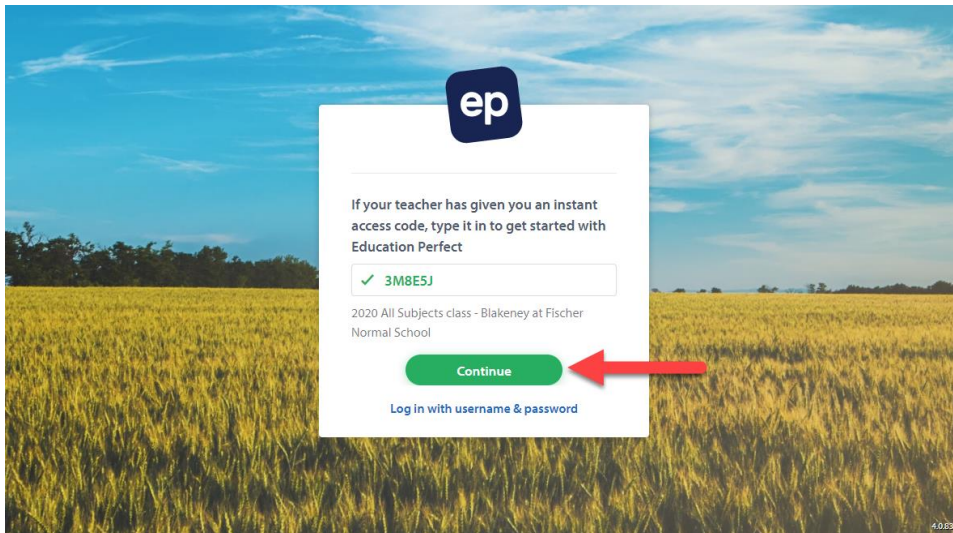

# Using Education Perfect for the first time- creating an account using an access code.

If you **do not already have an account with Education Perfect**, you can create one using the access code provided by your teacher. To do this, you can go to the login page ( [www.educationperfect.com](http://www.educationperfect.com)) and select *Create account using access code*.

You can then enter the provided access code and select *Continue*.

From here you will be able to input your details and select *Join class* to confirm.

You will need to use your school email address.

Ensure that you input your details correctly. Your teacher will be able to see what you have put.