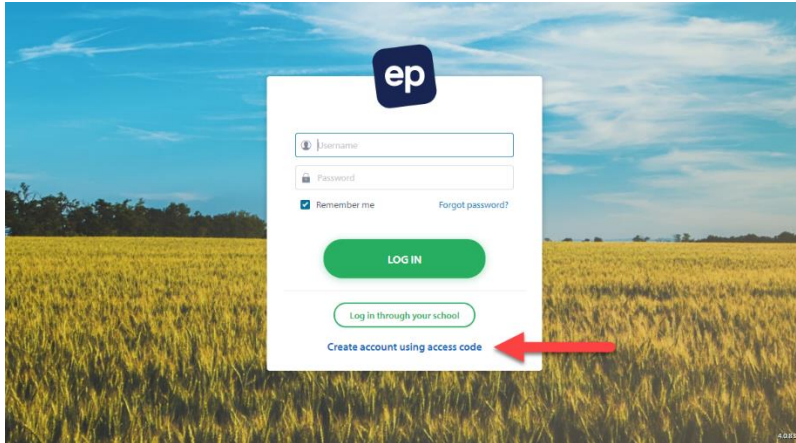

# Using Education Perfect for the first time- creating an account using an access code.

If you **do not already have an account with Education Perfect**, you can create one using the access code provided by your teacher. To do this, you can go to the login page ( [www.educationperfect.com](http://www.educationperfect.com)) and select *Create account using access code*.

You can then enter the provided access code and select *Continue*.

From here you will be able to input your details and select *Join class* to confirm.

You will need to use your school email address.

Ensure that you input your details correctly. Your teacher will be able to see what you have put.